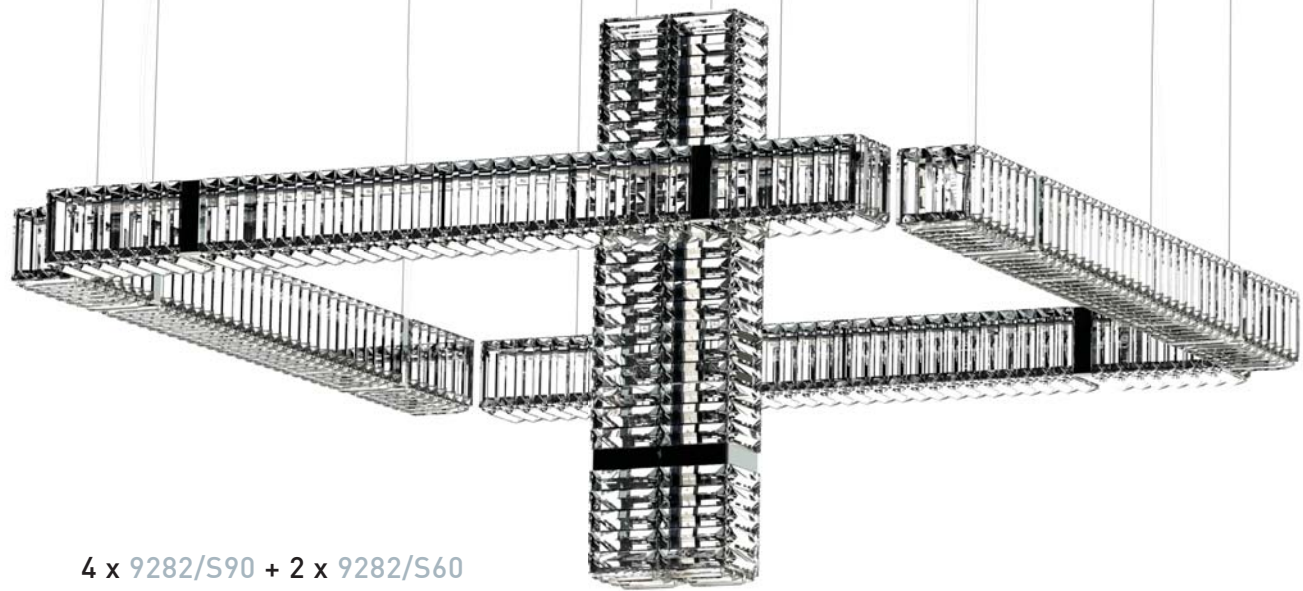

4 x 9282/S90 + 2 x 9282/S60

L cm 90x90 / H cm 60
W 35.43x35.43 in / H 23.62 in