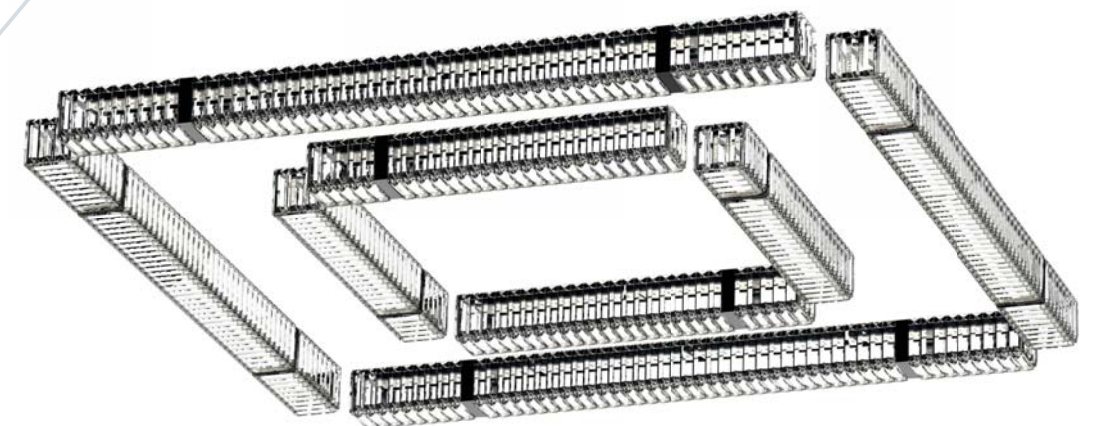

2 x 9282/S120 + 4 x 9282/S60 + 2 x 8292/S30

L cm 140x60 / H cm 30
W 55.12x23.62 in / H 11.81 in

4 x 9282/PL120 + 4 x 9282/PL60

L cm 120x120 / H cm 9
W 47.24x47.24 in / H 3.54 in

Colori disponibili / Available colors