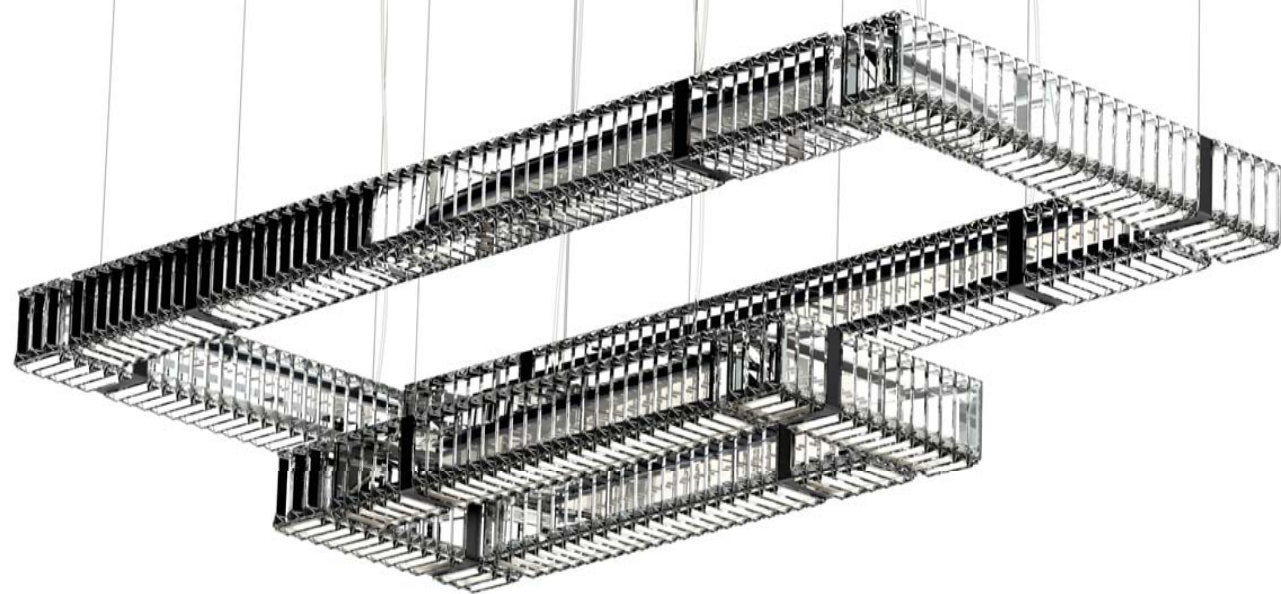

2 x 9282/S120 + 4 x 9282/S60 + 2 x 8292/S30

L cm 140x60 / H cm 30
W 55.12x23.62 in / H 11.81 in

4 x 9282/PL120 + 4 x 9282/PL60

L cm 120x120 / H cm 9
W 47.24x47.24 in / H 3.54 in

Colori disponibili / Available colors